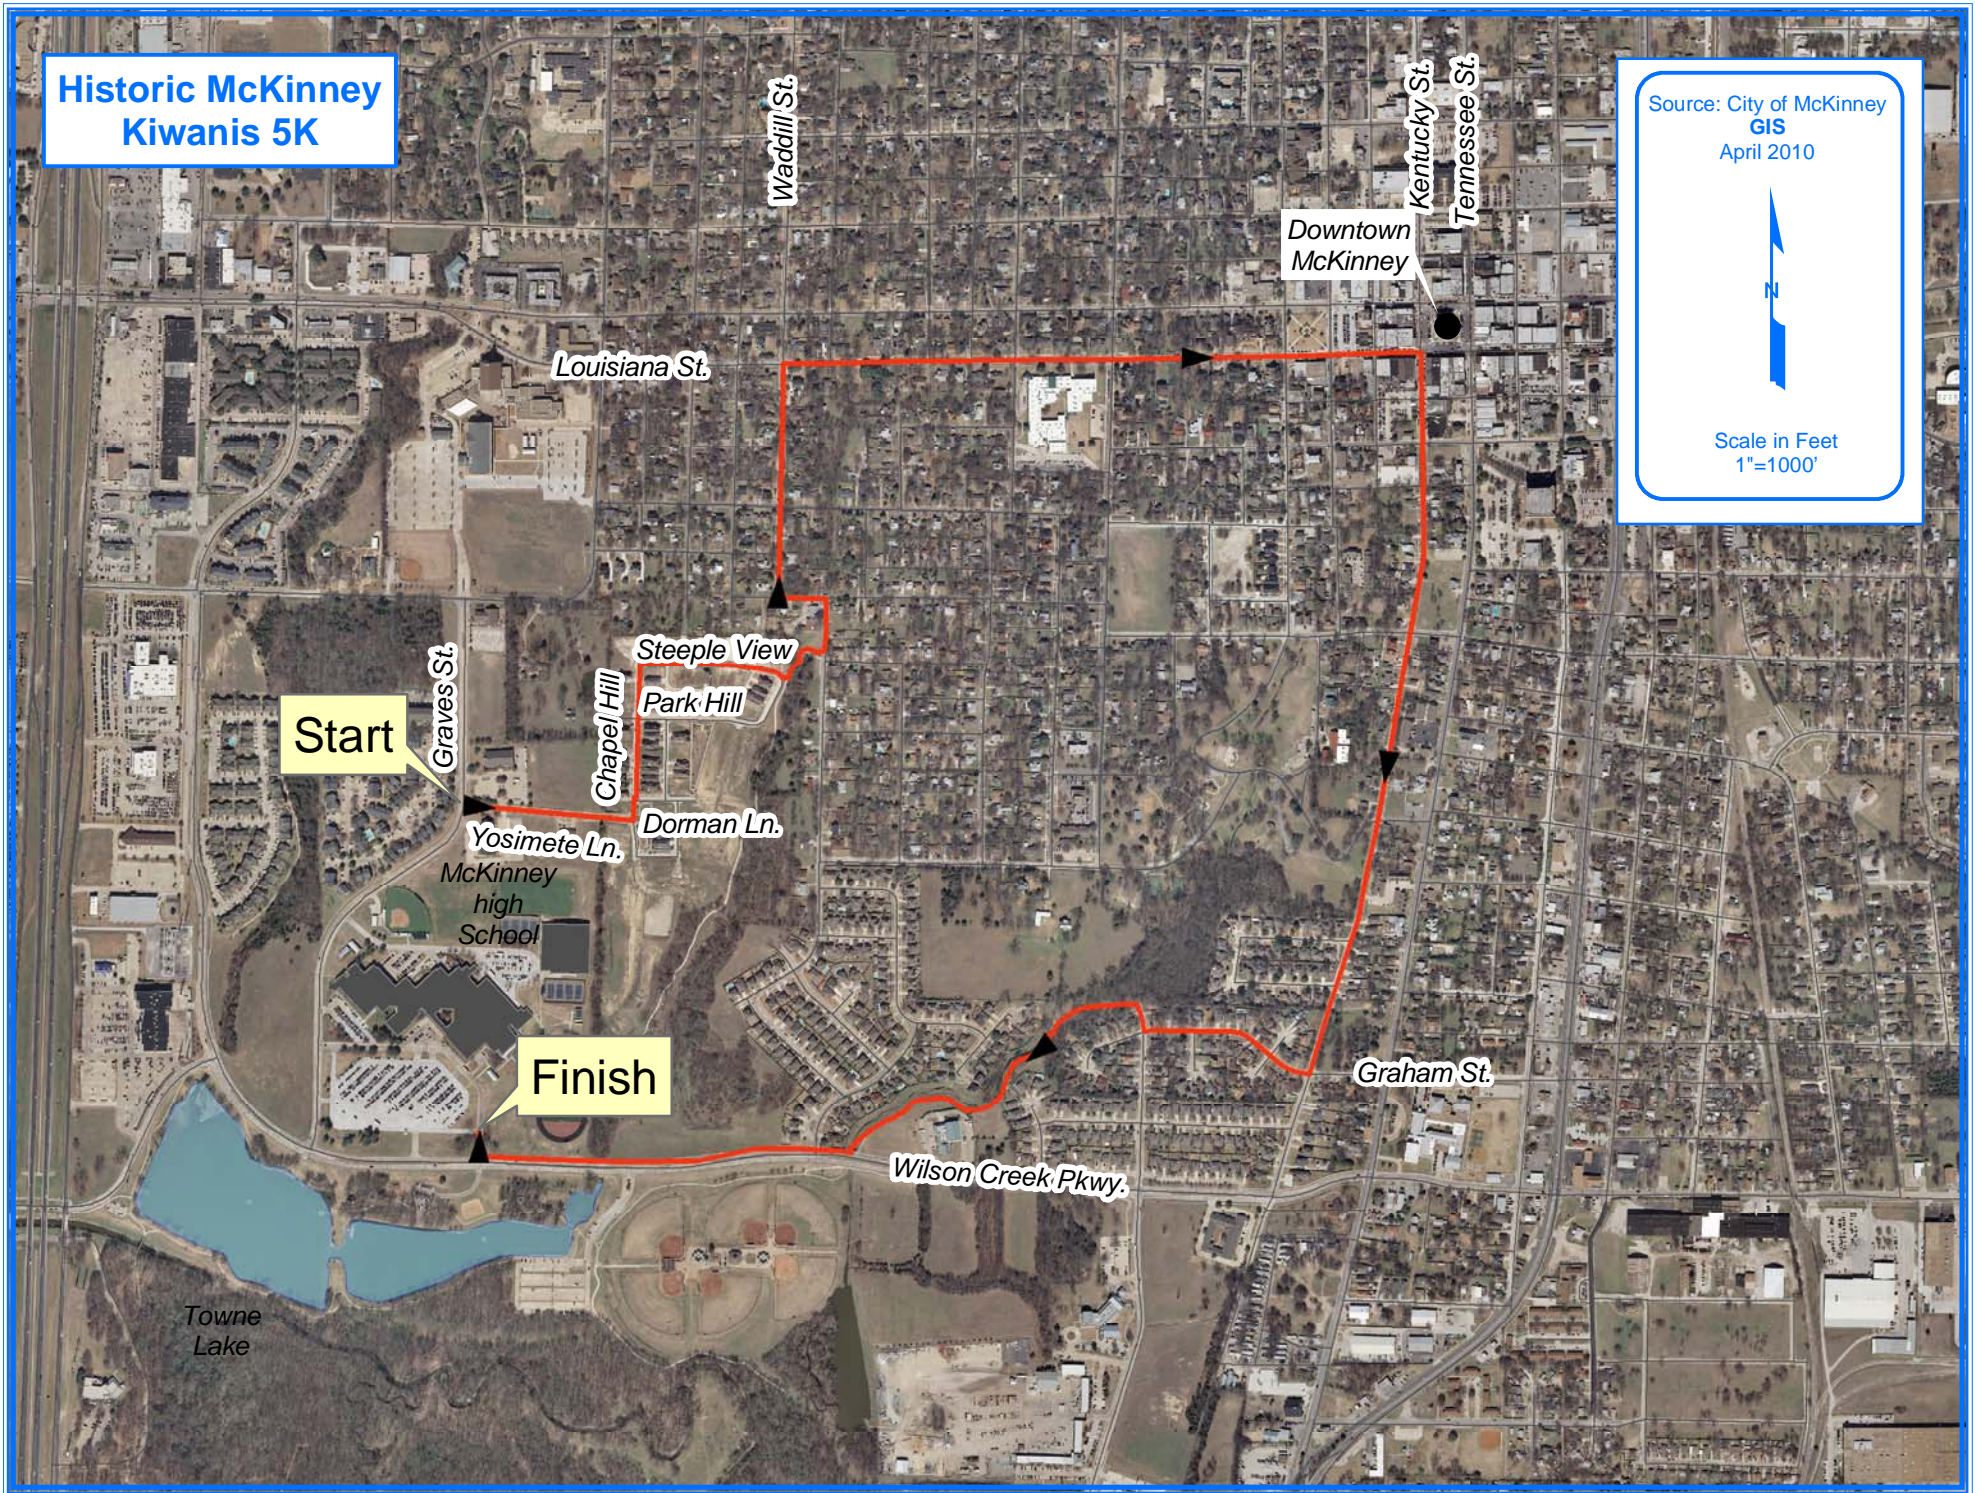

Historic McKinney Kiwanis 5K

Source: City of McKinney
GIS
April 2010

Scale in Feet
1"=1000'

Start

Finish

Waddill St.

Louisiana St.

Downtown
McKinney

Kentucky St.
Tennessee St.

Steeple View

Park Hill

Chapel Hill

Dorman Ln.

Graves St.

Yosimete Ln.

McKinney
high
School

Graham St.

Wilson Creek Pkwy.

Towne
Lake