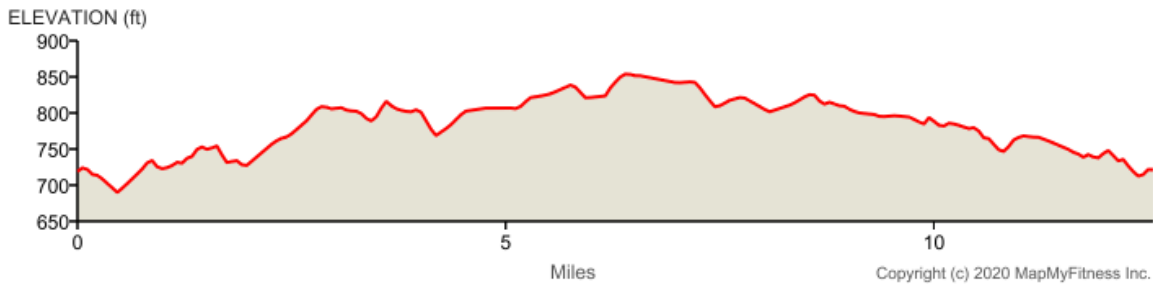

Playtri bike course

Distance: 12.56 mi

Elevation Gain: 313 ft

Elevation Max: 854 ft

Notes

0.00 mi Head southeast toward Jim Wright Fwy/ NW Loop 820 Destination will be on the right

0.12 mi	Head southeast toward Jim Wright Fwy/ NW Loop 820
0.13 mi	Turn right onto Jim Wright Fwy/ NW Loop 820 Destination will be on the right
0.55 mi	Head southwest on Jim Wright Fwy/ NW Loop 820 toward Huffines Blvd
1.20 mi	Slight right onto Huffines Blvd Destination will be on the right
1.20 mi	Head west on Huffines Blvd toward Shadydell Dr
2.27 mi	Head south on Huffines Blvd toward Ten Mile Bridge Rd
2.28 mi	Turn right onto Ten Mile Bridge Rd Destination will be on the right
3.41 mi	Head west on Ten Mile Bridge Rd toward Boat Club Rd
3.42 mi	Turn right onto Boat Club Rd
6.52 mi	Turn right onto W Bailey Boswell Rd Destination will be on the left
6.54 mi	Head east on W Bailey Boswell Rd toward Axis Deer Run Destination will be on the left
8.53 mi	Head east on W Bailey Boswell Rd toward N Old Decatur Rd
8.54 mi	Turn right onto N Old Decatur Rd
10.57 mi	At the traffic circle, take the 3rd exit onto Marine Creek Pkwy
10.82 mi	At the traffic circle, continue straight to stay on Marine Creek Pkwy Destination will be on the right
11.55 mi	Head southeast on Marine Creek Pkwy toward NW College Dr
12.33 mi	Slight right Destination will be on the right
12.34 mi	Head south toward Jim Wright Fwy/ NW Loop 820
12.40 mi	Continue onto Jim Wright Fwy/ NW Loop 820 Destination will be on the right
12.54 mi	Destination