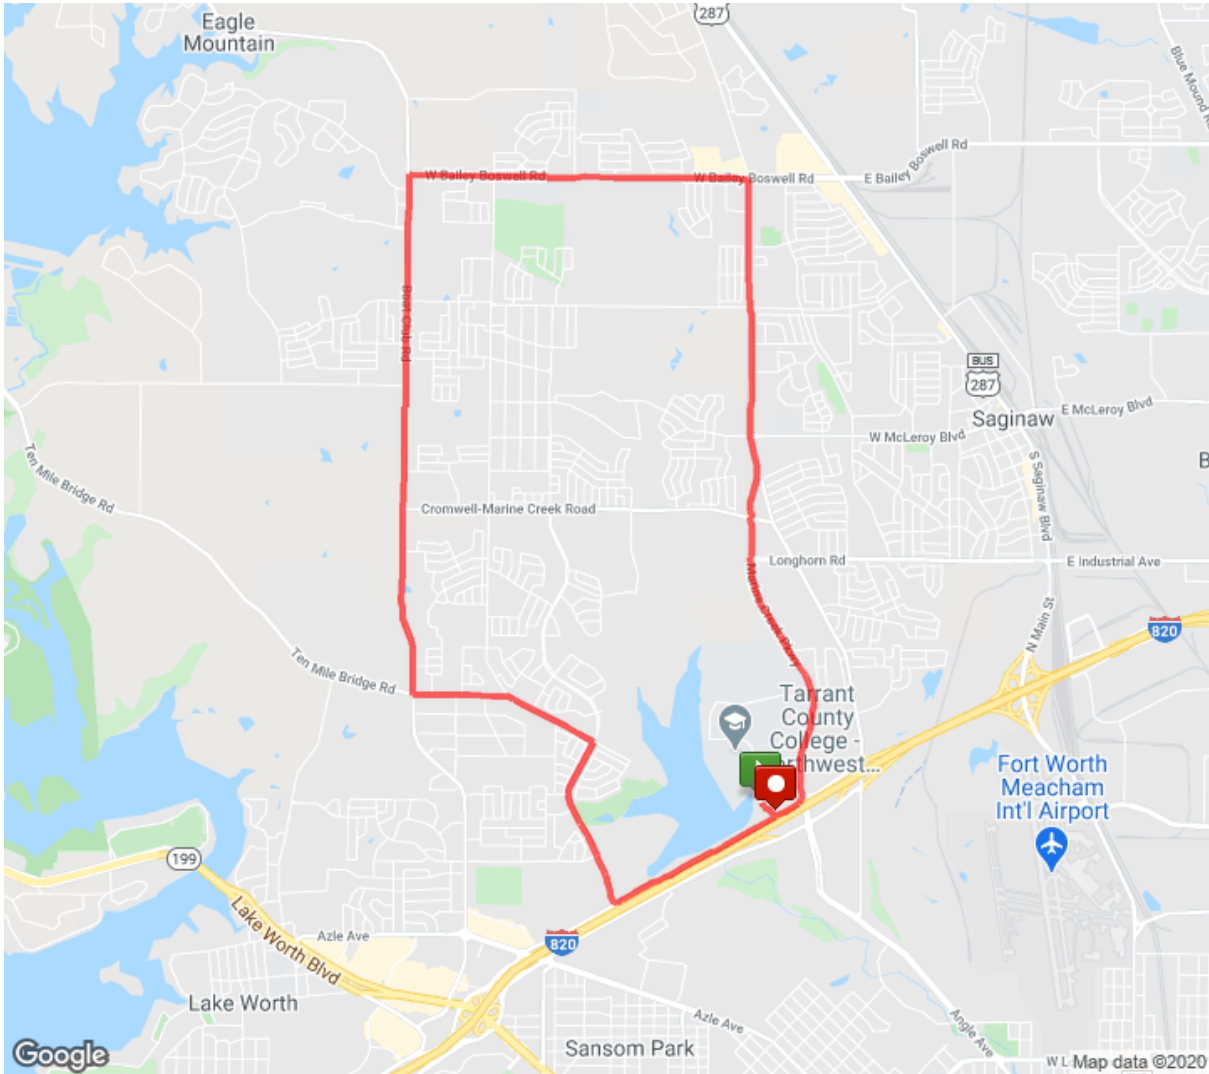

Playtri bike course

Distance: 12.56 mi

Elevation Gain: 313 ft

Elevation Max: 854 ft

Notes

0.00 mi Head southeast toward Jim Wright Fwy/ NW Loop 820 Destination will be on the right

0.12 mi	Head southeast toward Jim Wright Fwy/ NW Loop 820
0.13 mi	Turn right onto Jim Wright Fwy/ NW Loop 820 Destination will be on the right
0.55 mi	Head southwest on Jim Wright Fwy/ NW Loop 820 toward Huffines Blvd
1.20 mi	Slight right onto Huffines Blvd Destination will be on the right
1.20 mi	Head west on Huffines Blvd toward Shadydell Dr
2.27 mi	Head south on Huffines Blvd toward Ten Mile Bridge Rd
2.28 mi	Turn right onto Ten Mile Bridge Rd Destination will be on the right
3.41 mi	Head west on Ten Mile Bridge Rd toward Boat Club Rd
3.42 mi	Turn right onto Boat Club Rd
6.52 mi	Turn right onto W Bailey Boswell Rd Destination will be on the left
6.54 mi	Head east on W Bailey Boswell Rd toward Axis Deer Run Destination will be on the left
8.53 mi	Head east on W Bailey Boswell Rd toward N Old Decatur Rd
8.54 mi	Turn right onto N Old Decatur Rd
10.57 mi	At the traffic circle, take the 3rd exit onto Marine Creek Pkwy
10.82 mi	At the traffic circle, continue straight to stay on Marine Creek Pkwy Destination will be on the right
11.55 mi	Head southeast on Marine Creek Pkwy toward NW College Dr
12.33 mi	Slight right Destination will be on the right
12.34 mi	Head south toward Jim Wright Fwy/ NW Loop 820
12.40 mi	Continue onto Jim Wright Fwy/ NW Loop 820 Destination will be on the right
12.54 mi	Destination